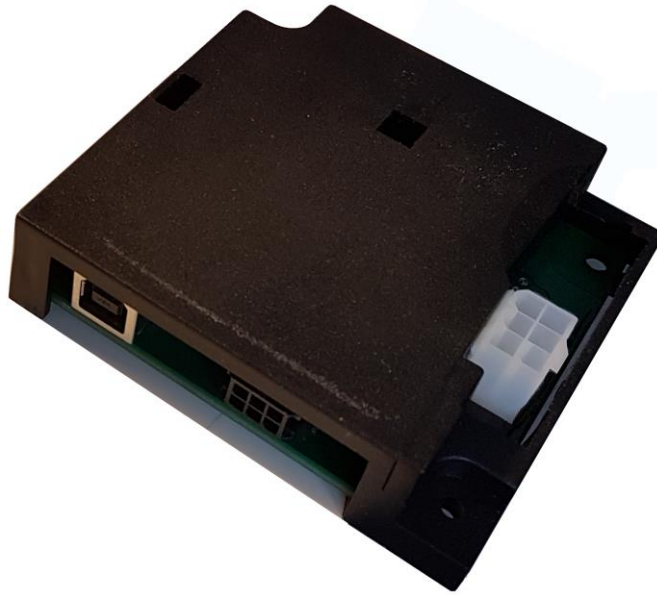

Aardvark Embedded Solutions

Cashless Control Unit,
product code NICURF

Product Description:

What is the Cashless Control Unit?

it is everything you need to connect your computer to a cashless payment terminal.

As you may have found out, the standard low cost cashless payment terminal expects to be used in a traditional vending machine, using a connection technology called MDB. This does not connect easily to an ordinary computer.

Aardvark Embedded's CashlessConnect solution uses our own special USB to MDB converter which is coupled with a complete software API to let you easily use one of these terminals with your computer, no matter if it is a PC, Raspberry Pi or any other Linux compatible system.

We have tested our solution with terminals from Nayax, OTI and Crane PI, but we confidently expect it to work with any MDB terminal - MDB is an international standard.

Why does that help me?

The AES Cashless Control Unit has a *number* of positive implications for you, the machine manufacturer and for your applications programmers and other technical staff.